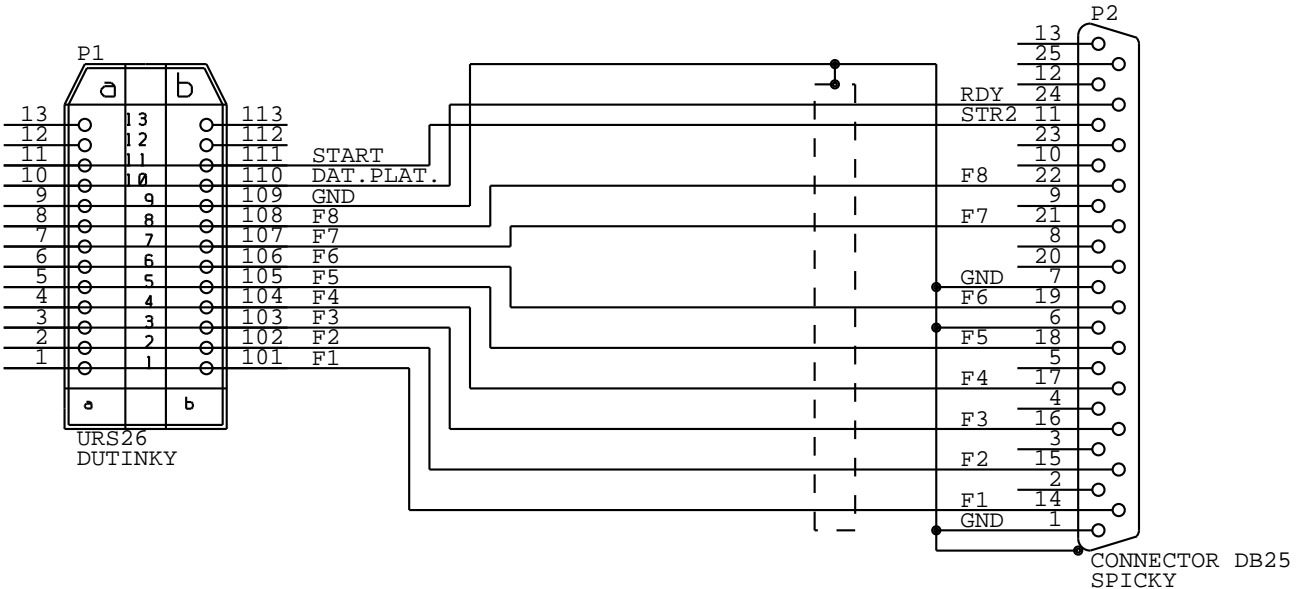

KABEL PRO SIMULACI CTECKY FS100  
"KSTr01"

MEFI s.r.o.

SIMULACE CTECKY FS100

Size	Document Number	REV
A		
Date:	March 27, 1995	Sheet of