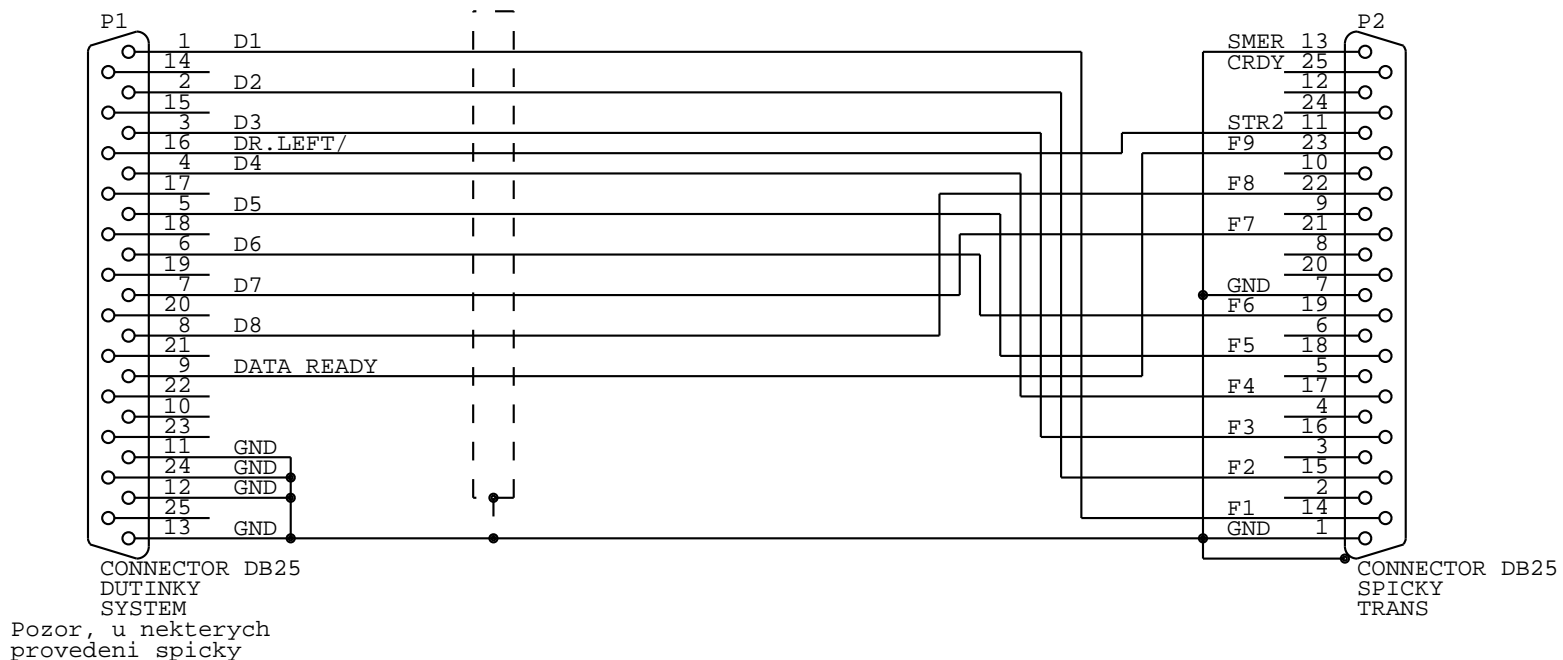

KABEL PRO SIMULACI CTECKY REMEX - SYSTEM BOSCH

"KSTr08"

Konfigurace pro system BOSCH F8 C33, C64, C65

MEFI S.R.O.

Size	Document Number	REV
A	SIMULACE CTECKY REMEX (BOSCH)	
Date:	February 13, 1998	Sheet of