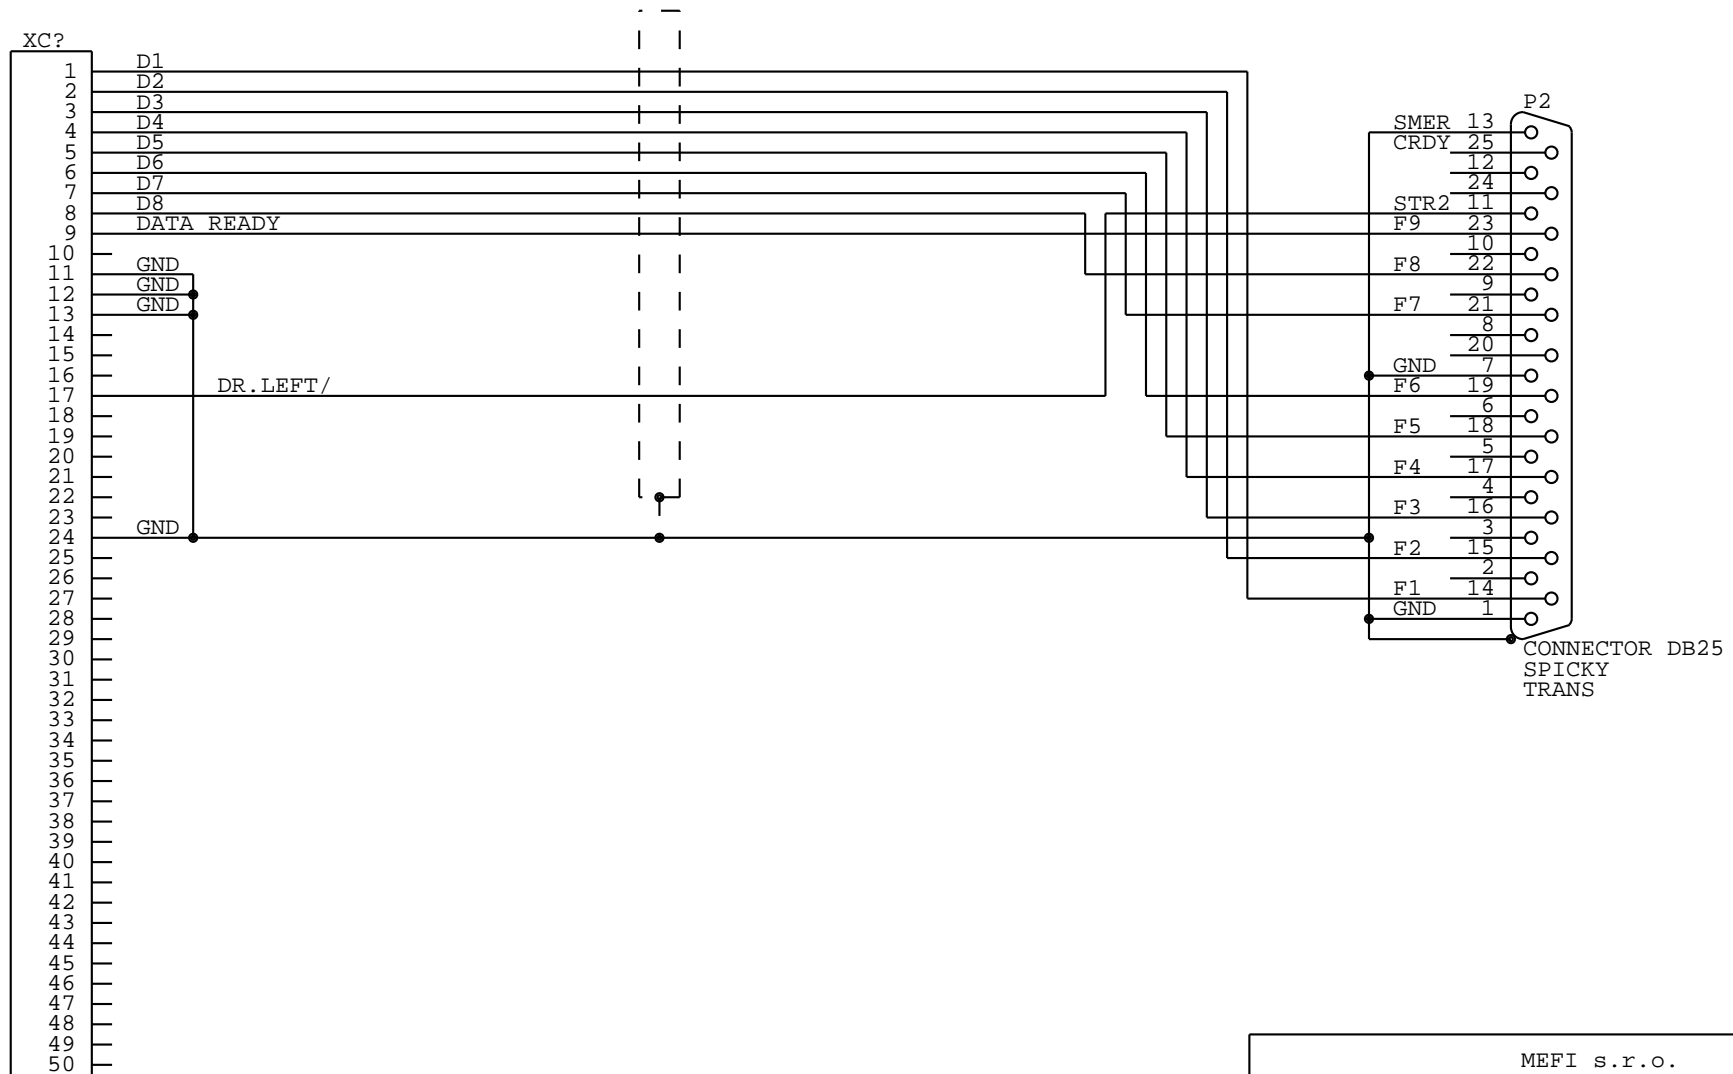

KABEL PRO SIMULACI CTECKY REMEX - SYSTEM PHILLIPS 6663

"KSTr41"

CENTR50V

MEFI s.r.o.		
Size	Document Number	REV
A	SIMULACE CTECKY REMEX (PHILLIPS)	
Date:	October 1, 1998	Sheet of